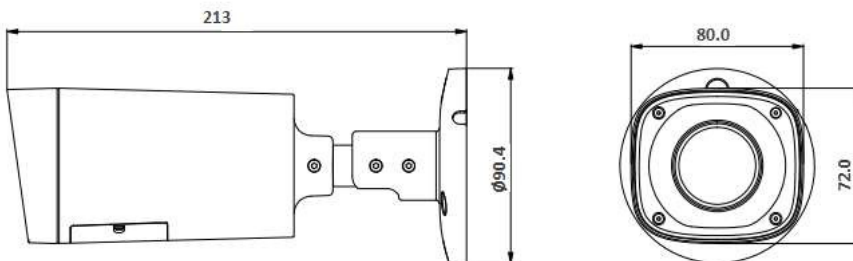

Appearance

Important

- Safety Precaution: Carefully read the operating instruction manual before using this product.

- All pictures are simulated.
- Weights and dimensions are approximate.
- Specifications are subject to change without notice.
- These products may be subject to export control regulations.

DISTRIBUTED BY: