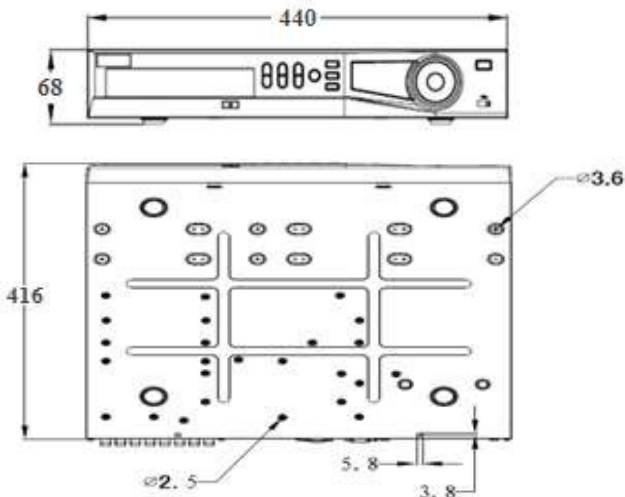

Appearance

Important

- Safety Precaution: Carefully read the operating instruction manual before using this product.

- All pictures are simulated.
- Weights and dimensions are approximate.
- Specifications are subject to change without notice.
- These products may be subject to export control regulations.

DISTRIBUTED BY: