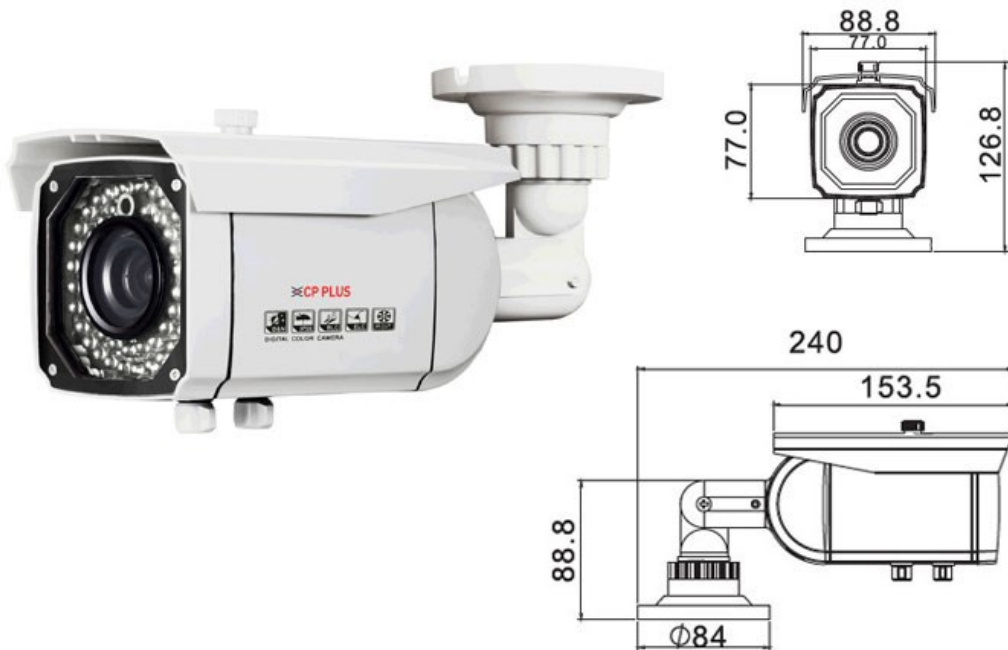

CP- GTC-T13FL5**1.3 MP HD Astra HD VF IR Bullet Camera - 50 Mtr.****Astra** HD
camera**Main Features**

- 1.3 MP HQIS Pro Image Sensor
- 25/30fps@1.3MP
- Day/Night(ICR), AWB, AGC, BLC
- Plug-n-Play HD/SD Camera
- 2.8~12 mm Varifocal Lens
- Equipped with fine IR LEDs for clearer night vision
- IR Range of 50 Mtr.
- Compatible with HDx, AHD, HDCVI, CVBS and HDTVI DVRs
- IP66

CP- GTC-T13FL5**1.3 MP HD Astra HD VF IR Bullet Camera - 50 Mtr.****Astra** HD
camera**Feature**

Image Sensor
Minimum Illumination
Shutter Speed
White Balance
Lens
Gain Control(AGC)
Back Light Compensation
S/N Ratio
Video Output
Resolution
ICR
IR
No. of IR LEDs
Operating Temperature
Humidity
Power Source
Power Consumption
Weatherproof Standard
Dimension
Weight

Specification

1.3 MP HQIS Pro Image Sensor
Color(0.1Lux),White and Black(0.01Lux IR LED On)
1/50s(1/60s)-1/100,000s (Auto/Fixed)
Auto
2.8~12mm
Auto
Auto
≥52dB
1.0Vp-p Composite Output (75Ω / BNC), HD-AHD(960P)\ HD-TVI(960P)\ HD-CVI(960P)\ CVBS,
AHD Default setting
1.3MP
Support
IR Range of 50 Mtr.
48pcsφ5mm
- 20°C~ 55°C
10% ~ 90%
DC12V(+/-10%)
0.4W(2.5W after IR LED Powered on)
IP66
240mm x 88.8mm x 88.8mm
0.9Kg.