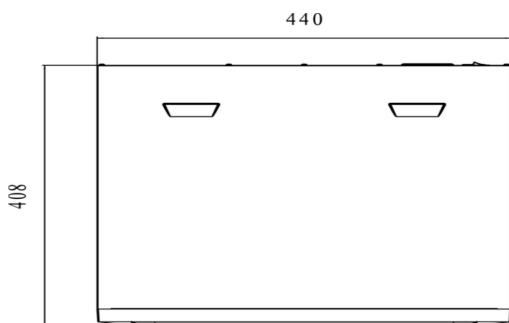

Appearance

Important

- Safety Precaution: Carefully read the operating instruction manual before using this product.

- All TV pictures are simulated.
- Weights and dimensions are approximate.
- Specifications are subject to change without notice.
- These products may be subject to export control regulations.

DISTRIBUTED BY: