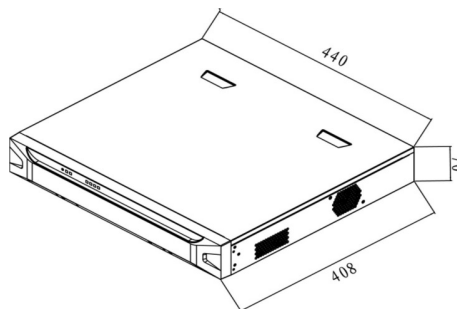

Appearance

Important

- Safety Precaution: Carefully read the operating instruction manual before using this product.

- All TV pictures are simulated.
- Weights and dimensions are approximate.
- Specifications are subject to change without notice.
- These products may be subject to export control regulations.

DISTRIBUTED BY: