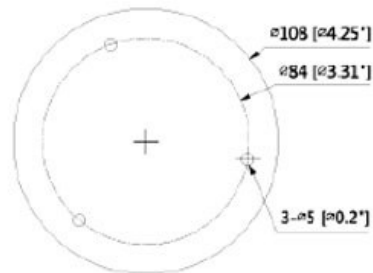

CP- UVC-DA40L3**4 MP IR HDCVI Dome Camera - 30Mtr.****Main Features**

- 1/3" 4MP PS CMOS Image Sensor
- Max 30fps@4MP
- DWDR, Day/Night (ICR), 2D-DNR, AWB, AGC, BLC, HLC
- 3.6mm lens (2.8mm, 6mm optional)
- OSD Menu, control over coaxial cable, 2D-DNR
- IR Range of 30 Mtrs., IP67
- HD and SD Output switchable

CP- UVC-DA40L3

4 MP IR HDCVI Dome Camera - 30Mtr.

Feature

Image Sensor
Minimum Illumination
Effective Pixels
Shutter Speed
White Balance
Gain Control (AGC)
Lens
Back Light Compensation
Video Streaming
Video Output
ICR
OSD
IR
Operating Temperature
Power Source
Power Consumption
Weatherproof Standard
Dimension
Weight

Specification

1/3" PS CMOS
0.02Lux/F1.3, 30IRE, 0Lux IR on
2560x1440, 4MP
PAL: 1/25~1/100000s NTSC: 1/30~1/100000s
Auto / Manual
Auto/Manual
3.6mm (2.8mm, 6mm Optional)
BLC / HLC / DWDR
25/30fps@4MP, 25/30fps@1080P, 25/30fps@720P
1-channel BNC high definition video output / CVBS video output (Can switch)
Auto (ICR) / Manual
Multi-language
IR Range of 30 Mtr.
-40°C~+60°C / Less than 90%RH
12V DC ±25%
Max 3.2W (12V DC, IR on)
IP67
Φ108mm x 84.9mm
0.23kg